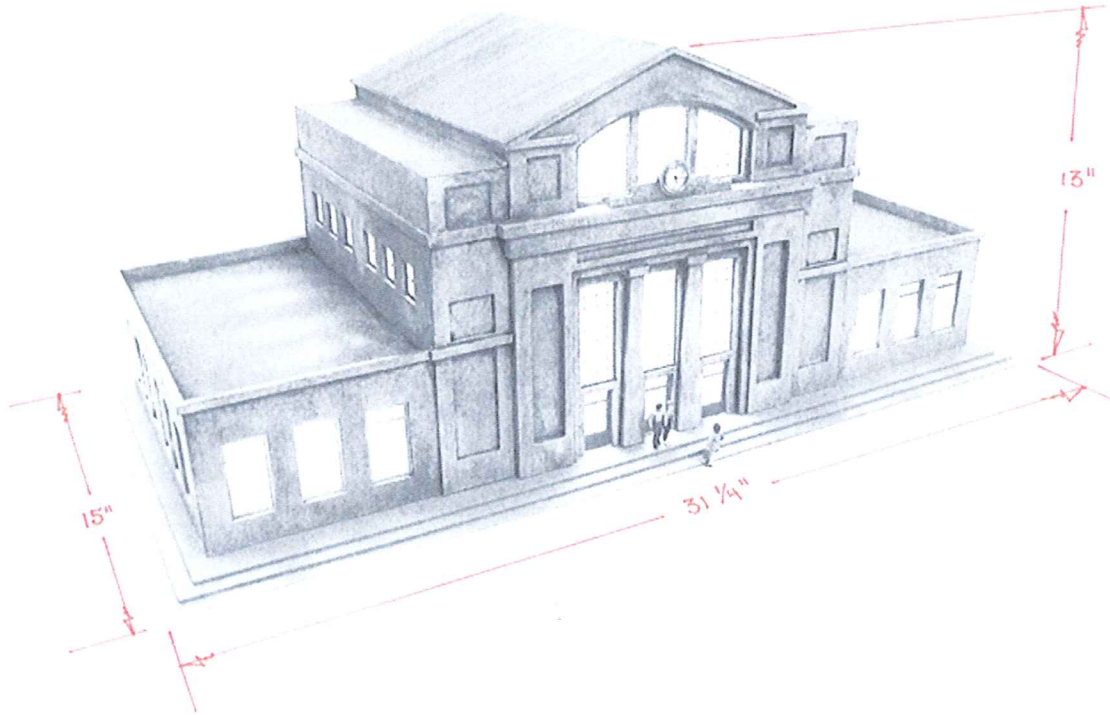

CHICAGO UNION STATION SPECS

- **250 Limited Edition**
- **Impressive 15" x 31 1/4" footprint & standing nearly 13" tall**
- **Two quartz operating clocks**
- **LED interior lighting with transformer**
- **Hand painted...NO two stations are alike**
- **Made in the USA**
- **Each station includes its own signed & numbered certificate**